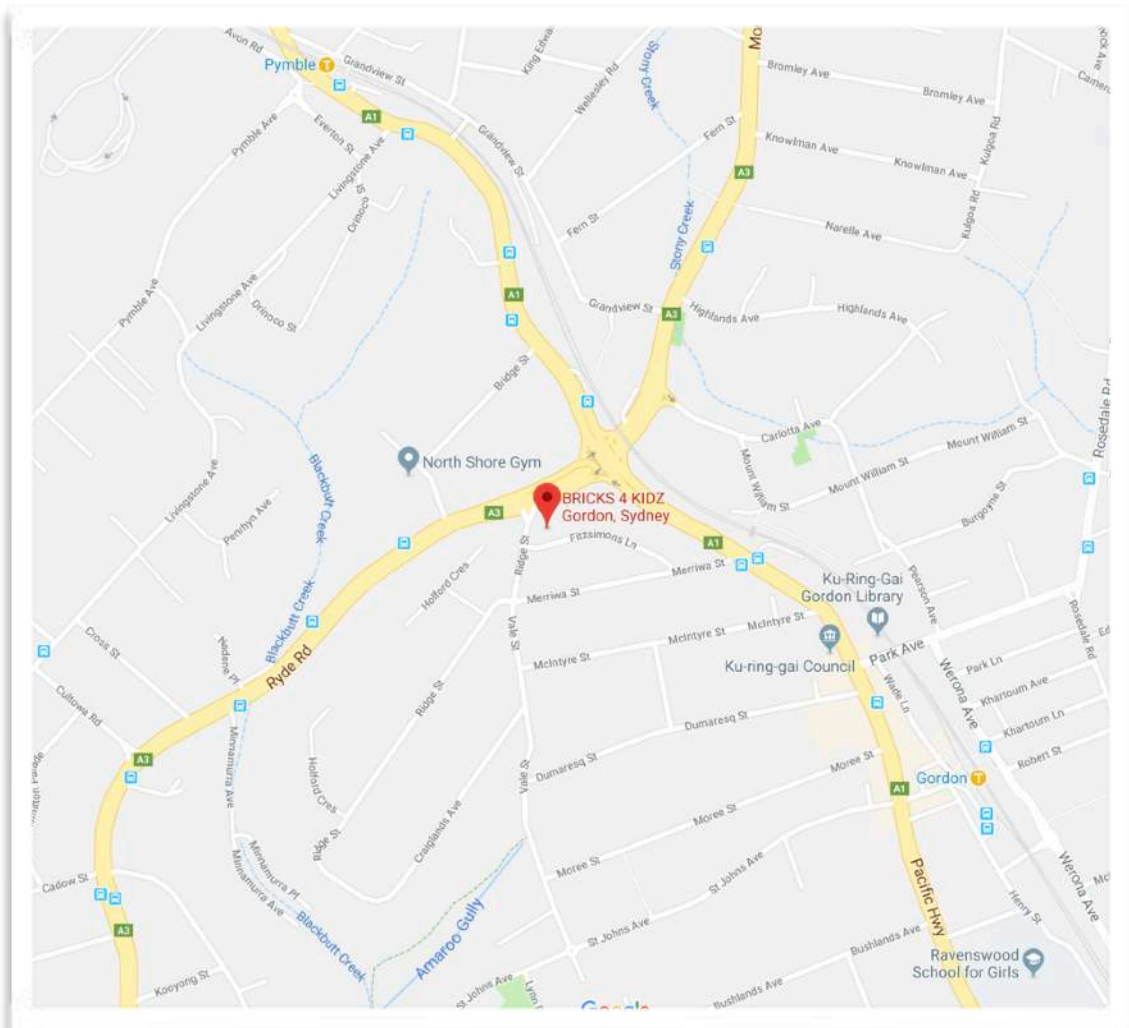

GORDON CENTRE

BRICKS 4 KIDZ® Gordon is located at Suite 2, 77 Ridge St, Gordon, NSW 2072.

Our Gordon Centre is located on the corner of Ridge Street and Fitzsimons Lane in an eight-storey white building. The Centre is on the ground floor, next to the entry.