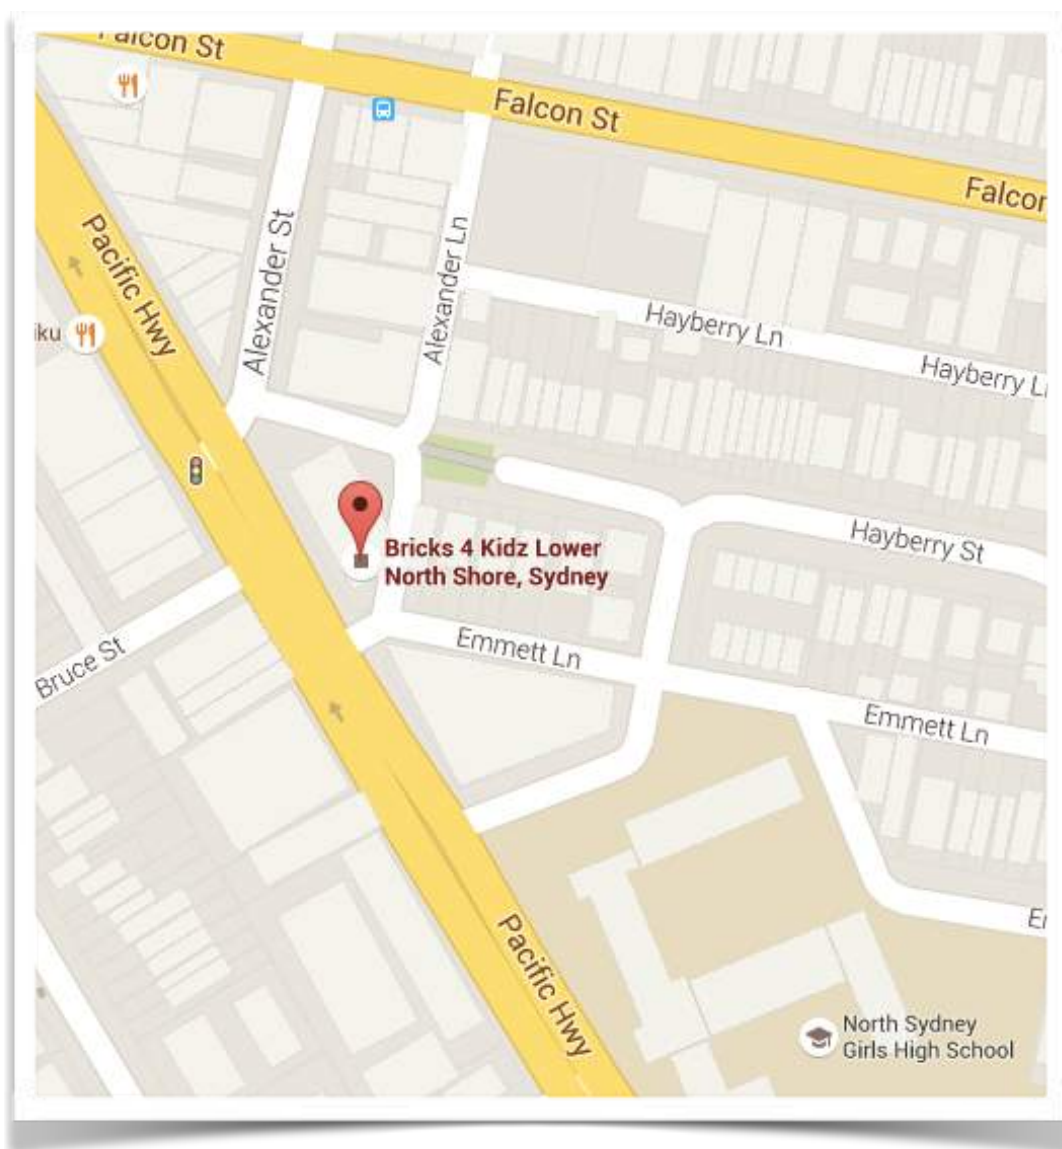

CROWS NEST CENTRE

BRICKS 4 KIDZ® Crows Nest is located at 8/385 Pacific Highway, Crows Nest, NSW 2065.

Our Crows Nest Centre is easily spotted. We are in a blonde brick three level building, in a block of eight suites. Please see below for parking details around the Centre, as well as the parking restrictions.

LOCATION INFORMATION

Alexander Lane

Alexander Lane is located directly behind the Centre. There are four spaces available which have one hour parking restrictions from Mon-Fri 8.30am-6.30pm, Sat 8.30am-12.30pm. Free parking outside those hours.

Hayberry Street

Hayberry Street is located very close to the Centre. There are two sections with different parking restrictions:

- Hayberry Street (enter via West Street): Free two hour parking from Mon-Thu 8.30am-6pm, Fri 8.30am-11pm. Free parking outside those hours.
- Hayberry Street - (west of David Street): Free one hour parking.

David Street

A maximum of two hour metered parking Mon-Fri 8.30am-6pm. Sat 8.30am-12.30pm. Free parking outside those hours.

Bruce Street (Wollstonecraft)

Bruce Street is located directly across the Pacific Highway from the Centre. There is one hour metered parking Mon-Fri 8.30am-6.30pm. Free parking outside those hours.