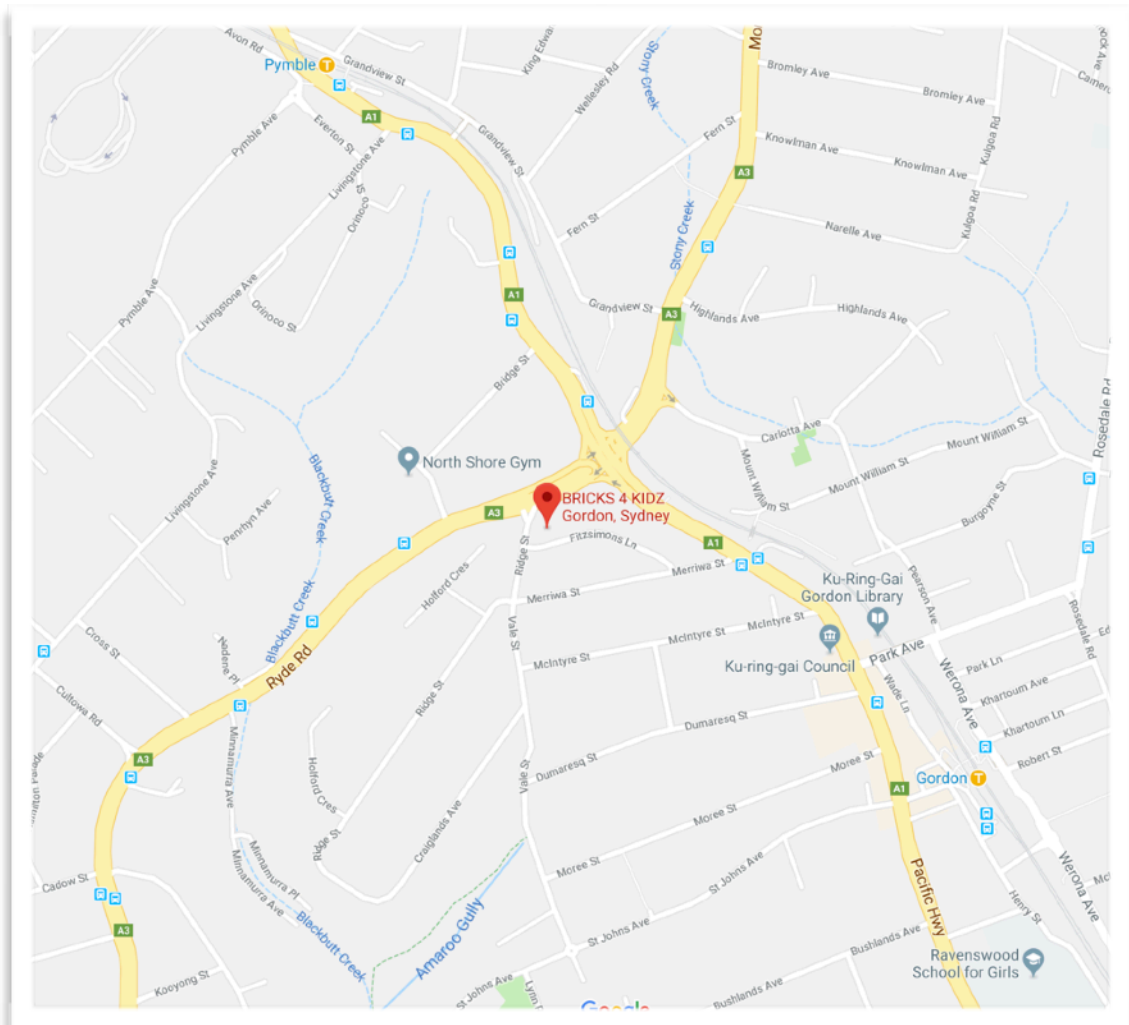

LOCATION INFORMATION

COLLAROY CENTRE

BRICKS 4 KIDZ® Collaroy is Located at 4/1030-1034 Pittwater Road, Collaroy NSW 2097.

Our Collaroy Centre is in the blue Pinnacle building on the East side of Pittwater Road. Our shop is approximately midway. Please see below for parking details around the Centre, as well as the parking restrictions.

LOCATION INFORMATION

Our centre is conveniently located on the east side of Pittwater Road between Collaroy Beach and Long Reef Beach. When travelling to our centre from the south using the northbound lanes of Pittwater Road, we recommend that you turn right at Anzac Avenue (next to Griffith Park), then left on Cliff Road to Brissenden Avenue. Turn left on Brissenden Avenue and continue to turn left onto Pittwater Road, heading south.

The Pinnacle Commercial Tenants Shared Parking

Our building has a small allotment of parking spaces for visitors to our centre. These are best accessed from the southbound lane of Pittwater Road. The entrance is between our Centre and the LJ Hooker Offices. There are limited spaces available.

GORDON CENTRE

BRICKS 4 KIDZ® Gordon is located at Suite 2, 77 Ridge St, Gordon, NSW 2072.

Our Gordon Centre is located on the corner of Ridge Street and Fitzsimons Lane in an eight-storey white building. The Centre is on the ground floor, next to the entry.