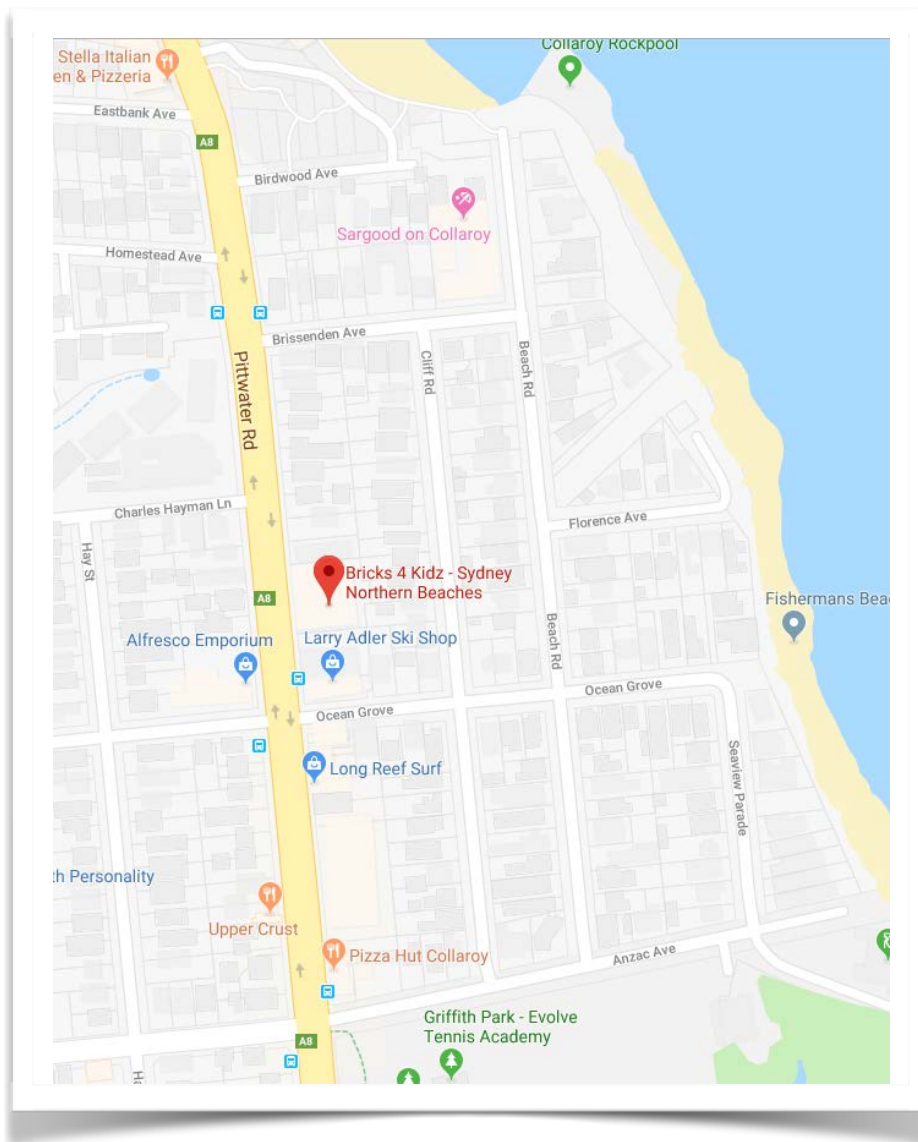

LOCATION INFORMATION

COLLAROY CENTRE

BRICKS 4 KIDZ® Collaroy is Located at 4/1030-1034 Pittwater Road, Collaroy NSW 2097.

Our Collaroy Centre is in the blue Pinnacle building on the East side of Pittwater Road. Our shop is approximately midway. Please see below for parking details around the Centre, as well as the parking restrictions.

LOCATION INFORMATION

Our centre is conveniently located on the east side of Pittwater Road between Collaroy Beach and Long Reef Beach. When travelling to our centre from the south using the northbound lanes of Pittwater Road, we recommend that you turn right at Anzac Avenue (next to Griffith Park), then left on Cliff Road to Brissenden Avenue. Turn left on Brissenden Avenue and continue to turn left onto Pittwater Road, heading south.

The Pinnacle Commercial Tenants Shared Parking

Our building has a small allotment of parking spaces for visitors to our centre. These are best accessed from the southbound lane of Pittwater Road. The entrance is between our Centre and the LJ Hooker Offices. There are limited spaces available.

Pittwater Road

Please note there are several parking places directly out the front of the Centre:

- From 6am-10am Mon-Fri, these are unavailable as they sit inside a Bus Lane.
- From 10am-6pm Mon-Fri, and 8.30am-12.30pm on Sat, these are one hour parking spots. Further down the road, less restricted options are available.
- The spots are unlimited parking outside those hours, including all day Sunday.